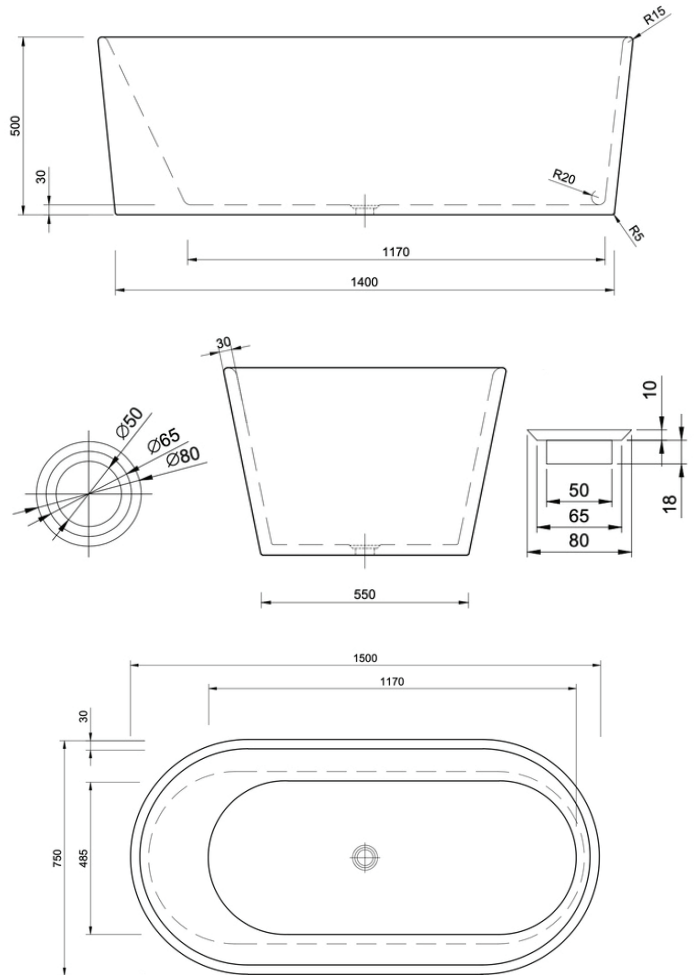

CONCRETE BATH
KURVA JR

Specifications

Material	Concrete
Finish	Matte sealed
Weight	210kg
Dimensions	(l) 1500mm (w) 750mm (h) 500mm
Warranty	2 Years
Waste Hole Size	To suit 42mm
Wall Thickness	30mm

  **Interested?**
See this product online