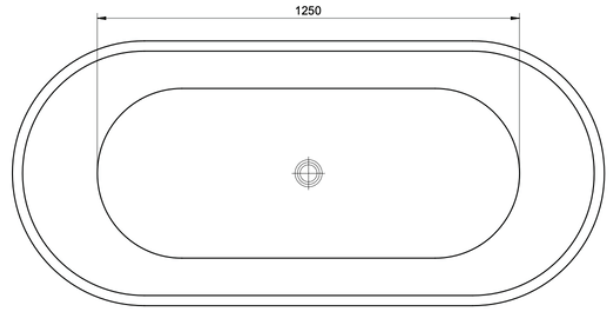

**CONCRETE BATH
YAKT**

Specifications

Material	Concrete
Finish	Matte sealed
Weight	270kg
Dimensions	(l) 1750mm (w) 775mm (h) 500mm
Warranty	2 Years
Waste Hole Size	To suit 42mm
Wall Thickness	30mm

  **Interested?**
See this product online