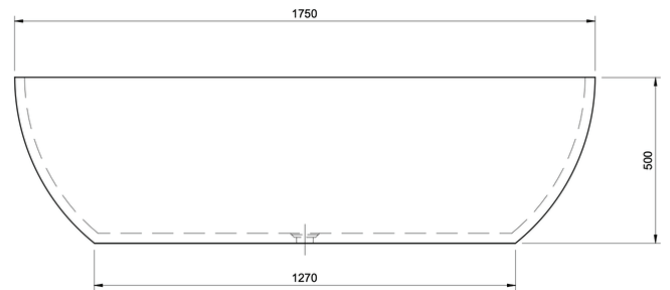

**CONCRETE BATH
YAKT**

Specifications

Material	Concrete
Finish	Matte sealed
Weight	270kg
Dimensions	(l) 1750mm (w) 775mm (h) 500mm
Warranty	2 Years
Waste Hole Size	To suit 42mm
Wall Thickness	30mm

  **Interested?**
See this product online