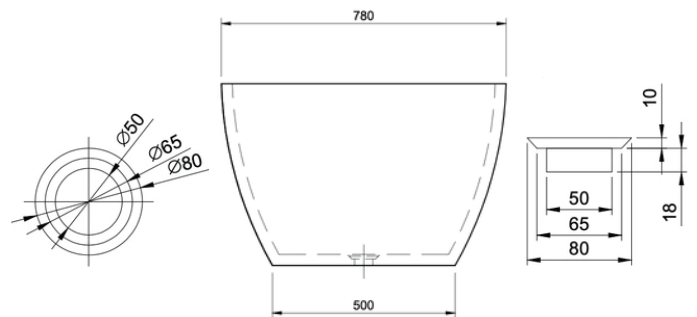

**CONCRETE BATH
YAKT**

Specifications

Material	Concrete
Finish	Matte sealed
Weight	270kg
Dimensions	(l) 1750mm (w) 775mm (h) 500mm
Warranty	2 Years
Waste Hole Size	To suit 42mm
Wall Thickness	30mm

  **Interested?**
See this product online