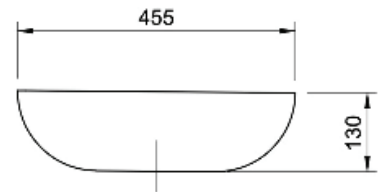

**CONCRETE BASIN**  
**SKAL**

**Specifications**

<b>Material</b>	Concrete
<b>Finish</b>	Matte sealed
<b>Weight</b>	5kg
<b>Dimensions</b>	(l) 460mm (w) 310mm (h) 125mm
<b>Warranty</b>	2 Years
<b>Waste Hole Size</b>	To suit 32mm
<b>Wall Thickness</b>	12mm