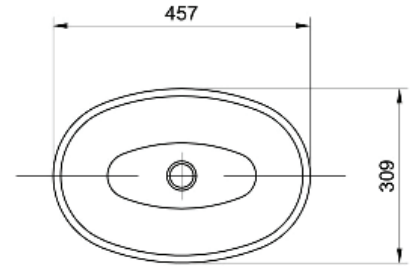

**CONCRETE BASIN**  
**SKAL**

**Specifications**

<b>Material</b>	Concrete
<b>Finish</b>	Matte sealed
<b>Weight</b>	5kg
<b>Dimensions</b>	(l) 460mm (w) 310mm (h) 125mm
<b>Warranty</b>	2 Years
<b>Waste Hole Size</b>	To suit 32mm
<b>Wall Thickness</b>	12mm