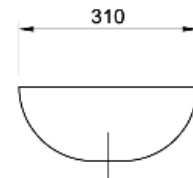

**CONCRETE BASIN**  
**SKAL**

**Specifications**

<b>Material</b>	Concrete
<b>Finish</b>	Matte sealed
<b>Weight</b>	5kg
<b>Dimensions</b>	(l) 460mm (w) 310mm (h) 125mm
<b>Warranty</b>	2 Years
<b>Waste Hole Size</b>	To suit 32mm
<b>Wall Thickness</b>	12mm